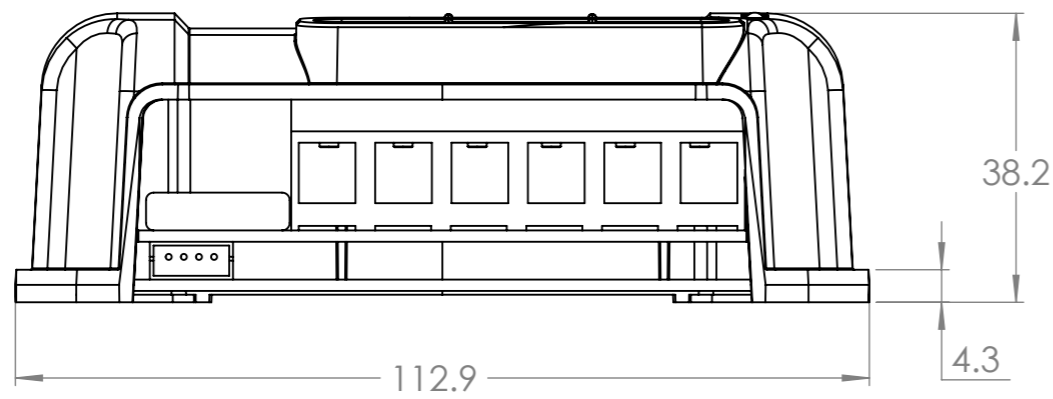

Dimension Drawing - MPPT 75/10 - 75-15

SCC010010050R	BlueSolar MPPT 75/10 Retail
SCC010015050R	BlueSolar MPPT 75/15 Retail
SCC075010060R	SmartSolar MPPT 75/10 Retail
SCC075015060R	SmartSolar MPPT 75/15 Retail

Dimensions in mm

victron energy
BLUE POWER