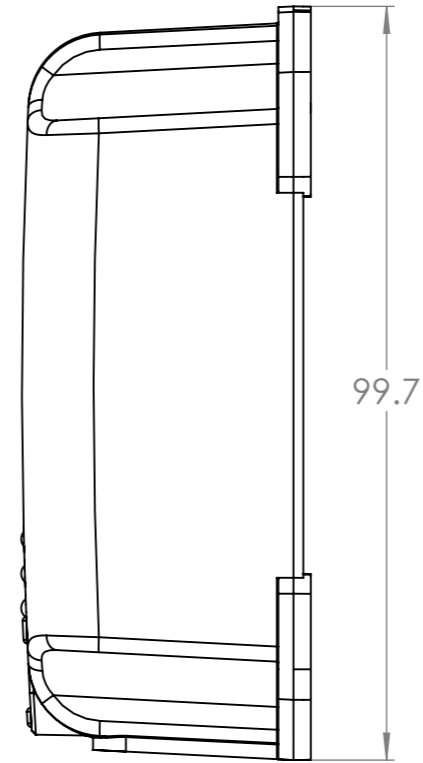

Dimension Drawing - MPPT 75/10 - 75-15

SCC010010050R	BlueSolar MPPT 75/10 Retail
SCC010015050R	BlueSolar MPPT 75/15 Retail
SCC075010060R	SmartSolar MPPT 75/10 Retail
SCC075015060R	SmartSolar MPPT 75/15 Retail

Dimensions in mm

victron energy
BLUE POWER