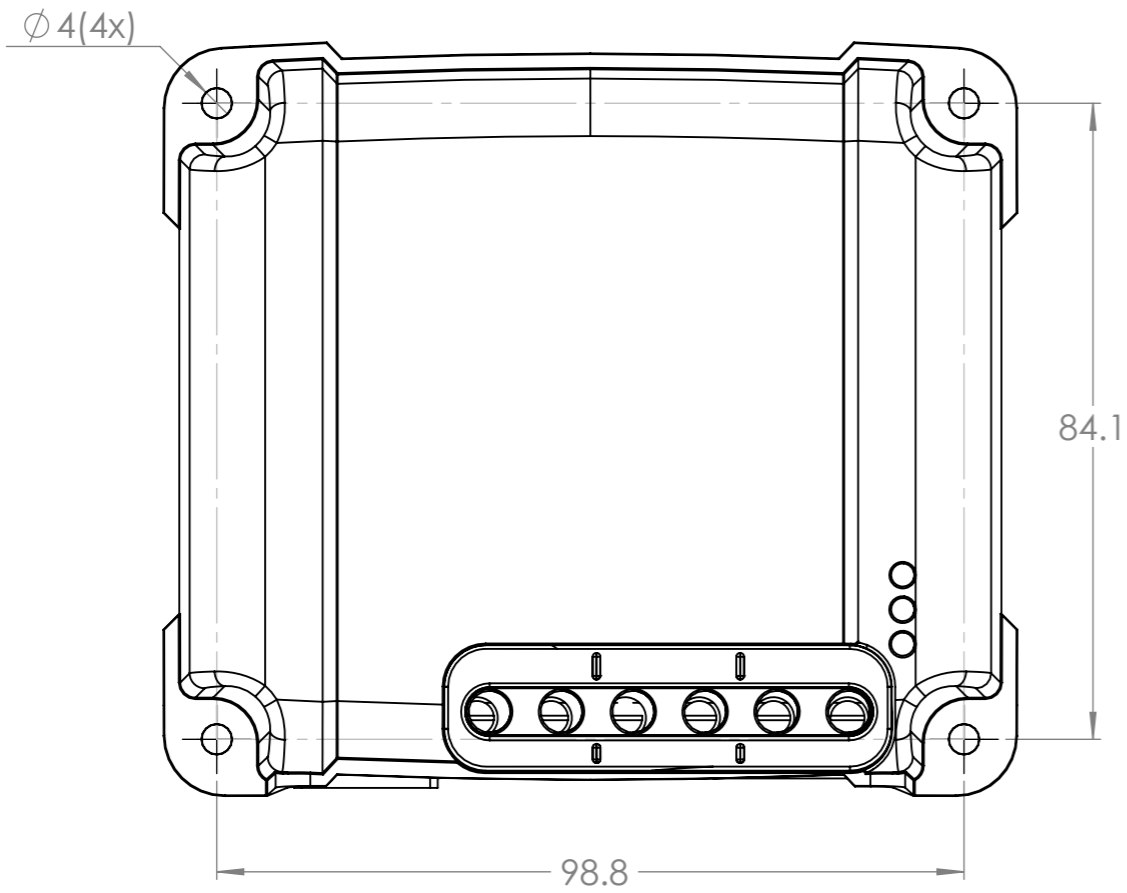

Dimension Drawing - MPPT 75/10 - 75-15

SCC010010050R	BlueSolar MPPT 75/10 Retail
SCC010015050R	BlueSolar MPPT 75/15 Retail
SCC075010060R	SmartSolar MPPT 75/10 Retail
SCC075015060R	SmartSolar MPPT 75/15 Retail

Dimensions in mm

victron energy
BLUE POWER