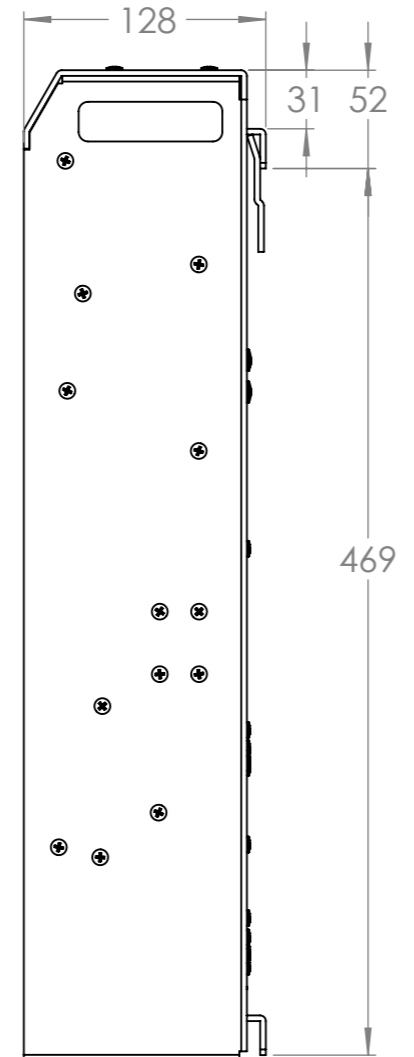

Dimension Drawing - Inverter Compact	
CIN122200000	Inverter Compact 12/2000 230V VE.Bus
CIN242200000	Inverter Compact 24/2000 230V VE.Bus

Dimensions in mm

victron energy
BLUE POWER