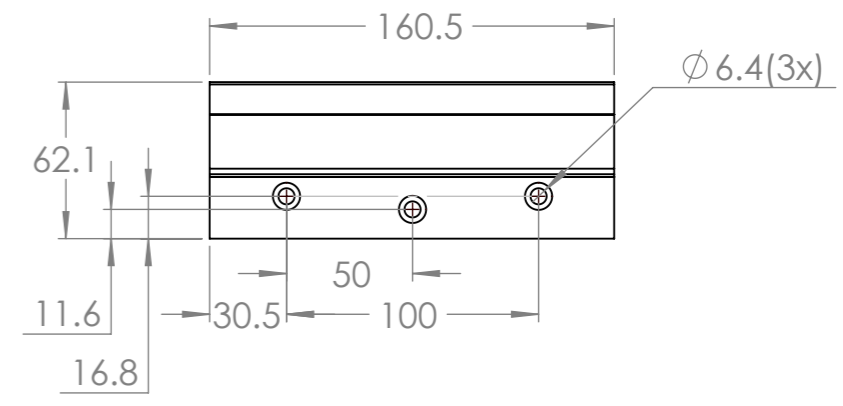

Dimension Drawing - Inverter Compact	
CIN122200000	Inverter Compact 12/2000 230V VE.Bus
CIN242200000	Inverter Compact 24/2000 230V VE.Bus

Dimensions in mm

victron energy
BLUE POWER