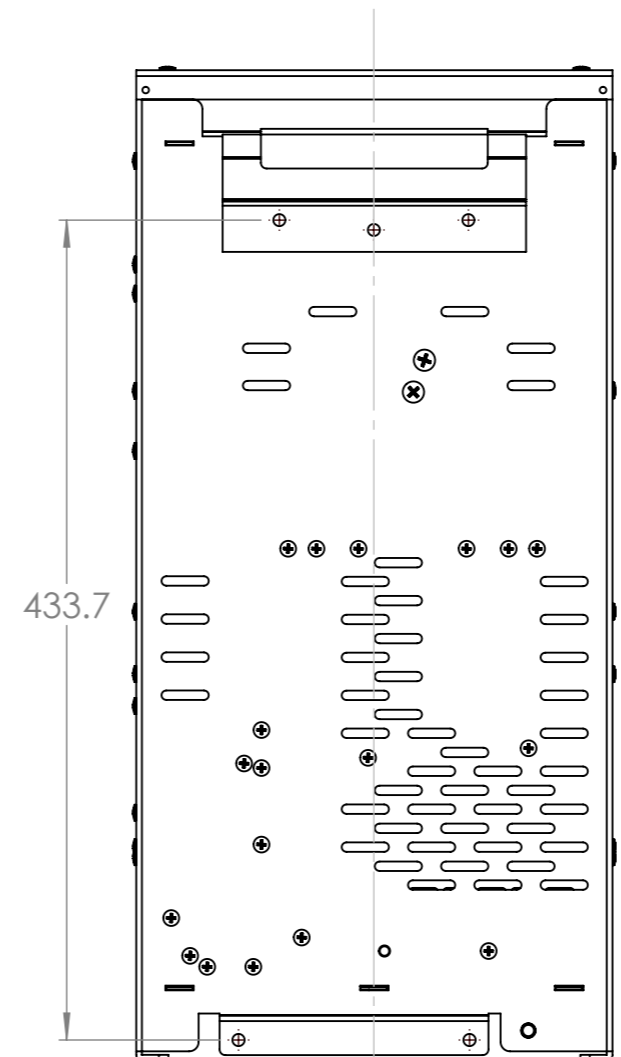

Dimension Drawing - Inverter Compact	
CIN122200000	Inverter Compact 12/2000 230V VE.Bus
CIN242200000	Inverter Compact 24/2000 230V VE.Bus

Dimensions in mm

victron energy
BLUE POWER