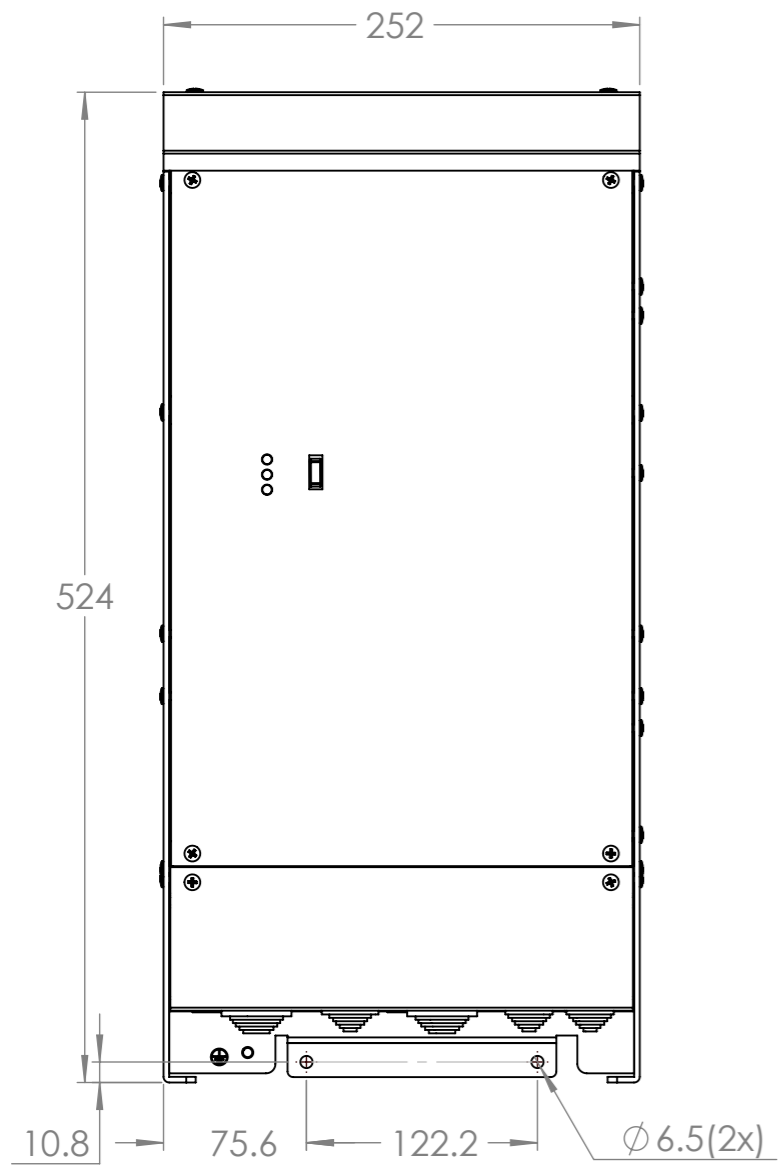

Dimension Drawing - Inverter Compact	
CIN122200000	Inverter Compact 12/2000 230V VE.Bus
CIN242200000	Inverter Compact 24/2000 230V VE.Bus

Dimensions in mm

victron energy
BLUE POWER