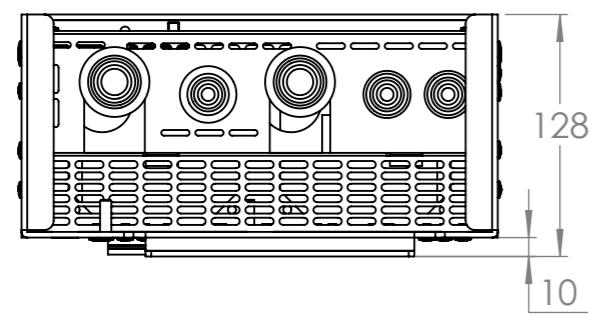

Dimension Drawing - Inverter Compact	
CIN122200000	Inverter Compact 12/2000 230V VE.Bus
CIN242200000	Inverter Compact 24/2000 230V VE.Bus

Dimensions in mm

victron energy
BLUE POWER