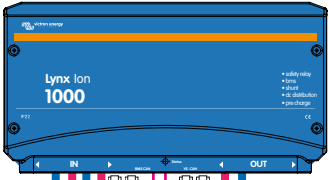

MultiPlus 48/5000/70-100

Ac distribution

Lynx Ion BMS 1000A

Color Control GX

allow to charge/allow to discharge

48Vdc -20kWh- 108 kG
4 x Lithium HE battery 24V/200Ah 5kWh