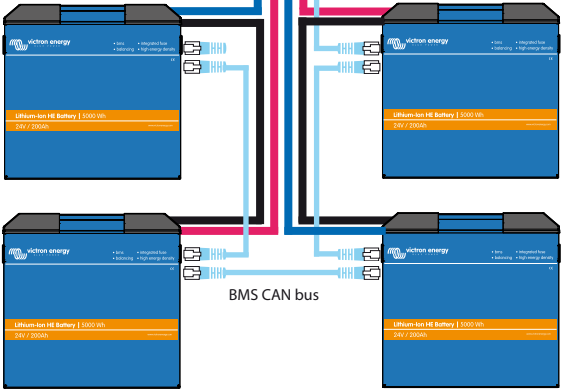

MultiPlus 48/5000/70-100

Ac distribution

Lynx Ion BMS 1000A

Color Control GX

allow to charge/allow to discharge

48Vdc -20kWh- 108 kG
4 x Lithium HE battery 24V/200Ah 5kWh