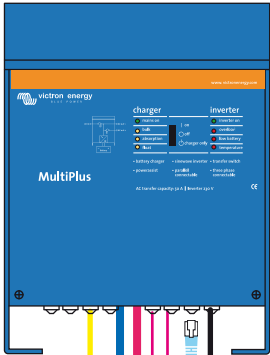

MultiPlus 48/5000/70-100

Ac distribution

Lynx Ion BMS 1000A

Color Control GX

allow to charge/allow to discharge

48Vdc -20kWh- 108 kG
4 x Lithium HE battery 24V/200Ah 5kWh